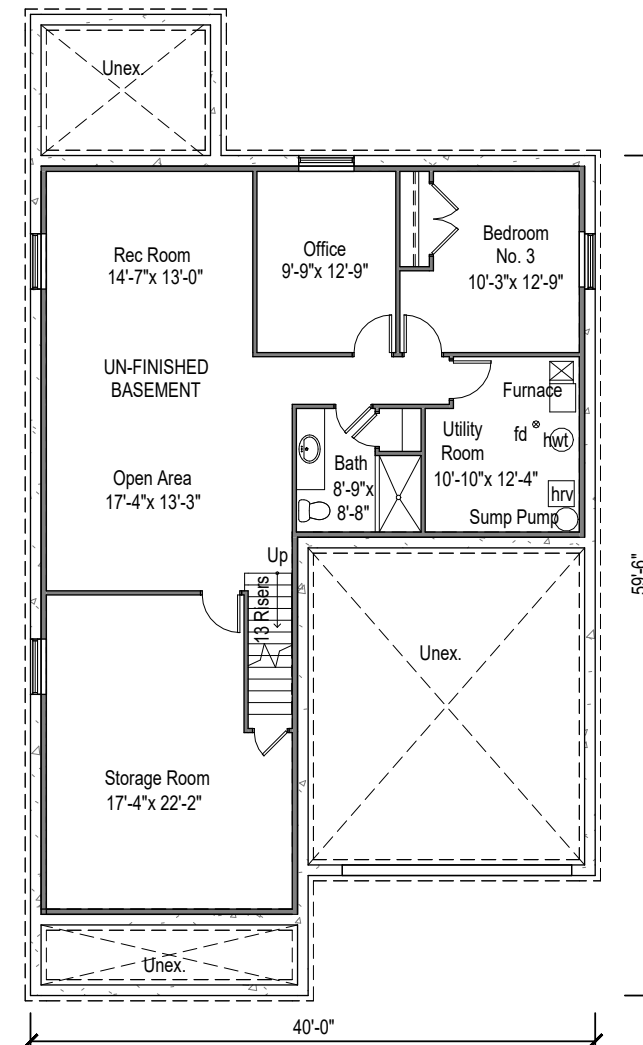

BB RANCH

The Meadow

Suitable for Units 9 & Up
 Main floor: 1,637 s.f
 Garage: 472 s.f

Built By

Main Floor Plan

Basement Floor Plan