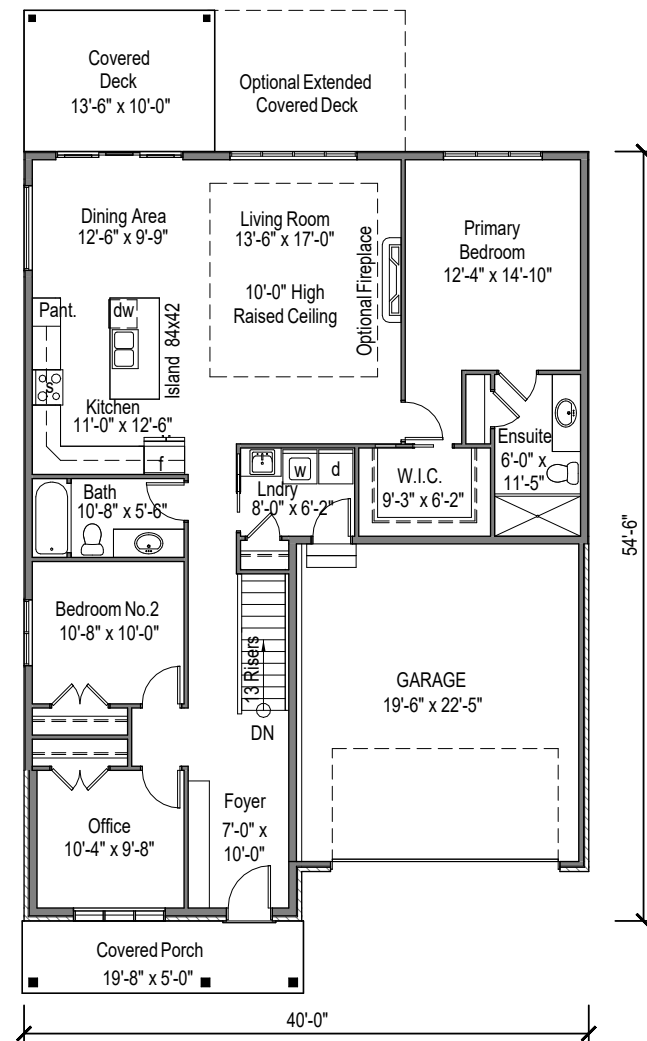

BB RANCH

The Meadow

Suitable for Units 9 & Up
 Main floor: 1,637 s.f
 Garage: 472 s.f

Built By

Main Floor Plan

Basement Floor Plan