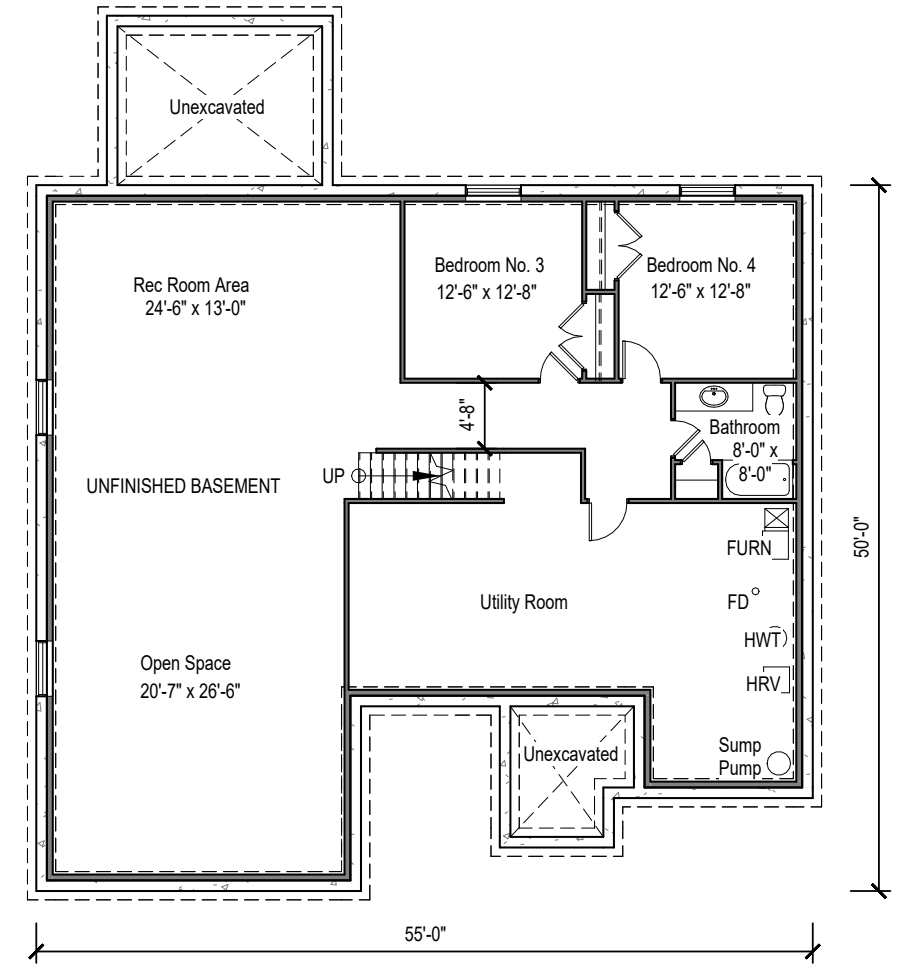

BB RANCH

The Ranch

Suitable for Units: 9 and up
 Main floor: 1,858 s.f.
 Garage: 556 s.f.

Main Floor Plan

Optional Basement Floor Plan