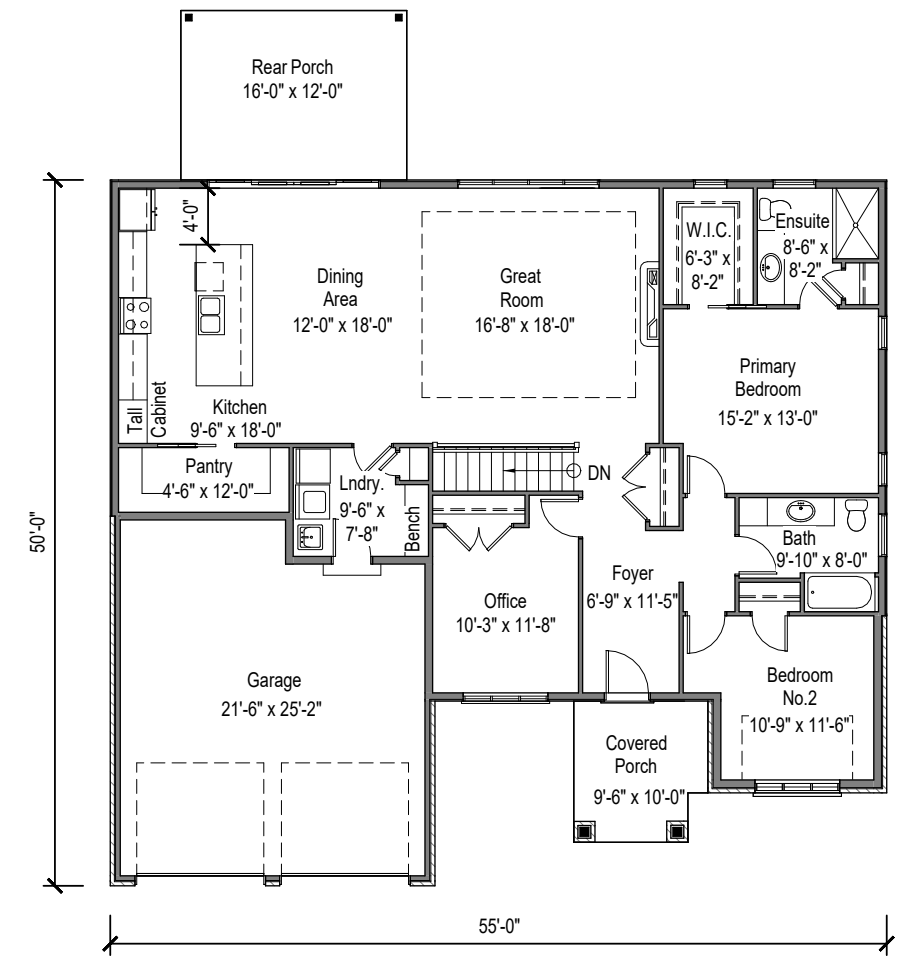

BB RANCH

The Ranch

Suitable for Units: 9 and up
 Main floor: 1,858 s.f.
 Garage: 556 s.f.

Main Floor Plan

Optional Basement Floor Plan