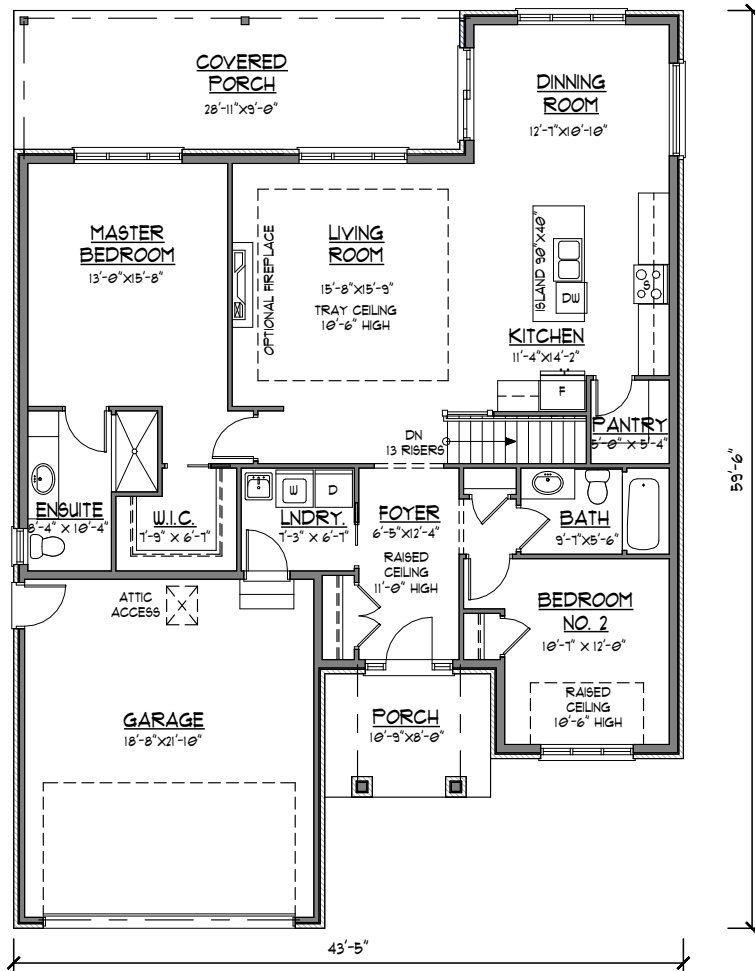

## THE NIXON

MINIMUM LOT SIZE: 51'-1"  
MAIN FLOOR: 1556 SQ. FT.  
GARAGE: 452 SQ. FT.

MAIN FLOOR PLAN

OPTIONAL BASEMENT FLOOR PLAN