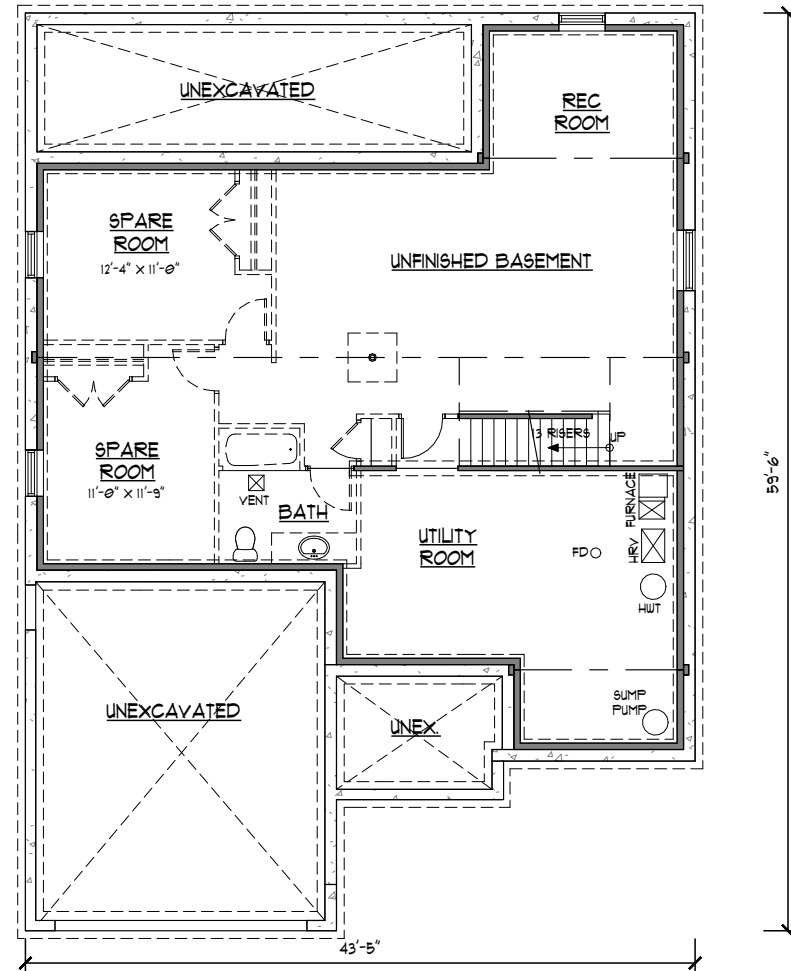

## THE NIXON

MINIMUM LOT SIZE: 51'-1"  
MAIN FLOOR: 1556 SQ. FT.  
GARAGE: 452 SQ. FT.

MAIN FLOOR PLAN

OPTIONAL BASEMENT FLOOR PLAN